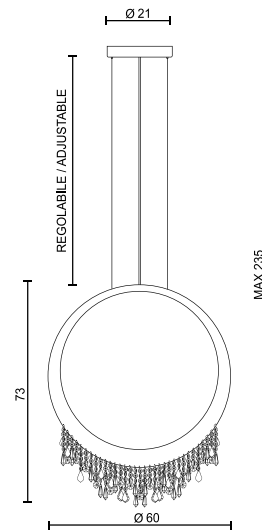

Finishes / Finiture

Brushed Brass

MS145	Single susp. Ø 45
MS160	Single susp. Ø 60
MT45	Table Ø 45
MT60	Table Ø 60
MW45	Wall Ø 45
MW60	Wall Ø 60

Light source / Fonte luminosa

LED 220/230V 50/60 Hz
 Ø45: 10W 24V 2700k 1220lm
 Ø60: 12,5W 24V 2700k 1550lm

Certification / Certificazioni

Classe I IP20

Single ceiling rose & driver included / Singolo rosone & driver incluso

Memory Ø 45

Memory Ø 60

Memory Wall

Memory Table

C03

C01

C02

C04

C05

C06

C07

		Ø 45	Ø 60
C01	5 rings	L150 - H75 cm	L200 - H95 cm
C02	9 rings	L140 - H140 cm	L185 - H185 cm
C03	62 rings	D250 - H150 cm	D330 - H200 cm
C04	12 rings	L500 - W45 cm	L600 - W60 cm
C05	10 rings	L500 cm	L660 cm
C06	10 rings	L45 - H300 cm	L60 - H400 cm
C07	11 rings	L150 - H300 cm	L200 - H400 cm