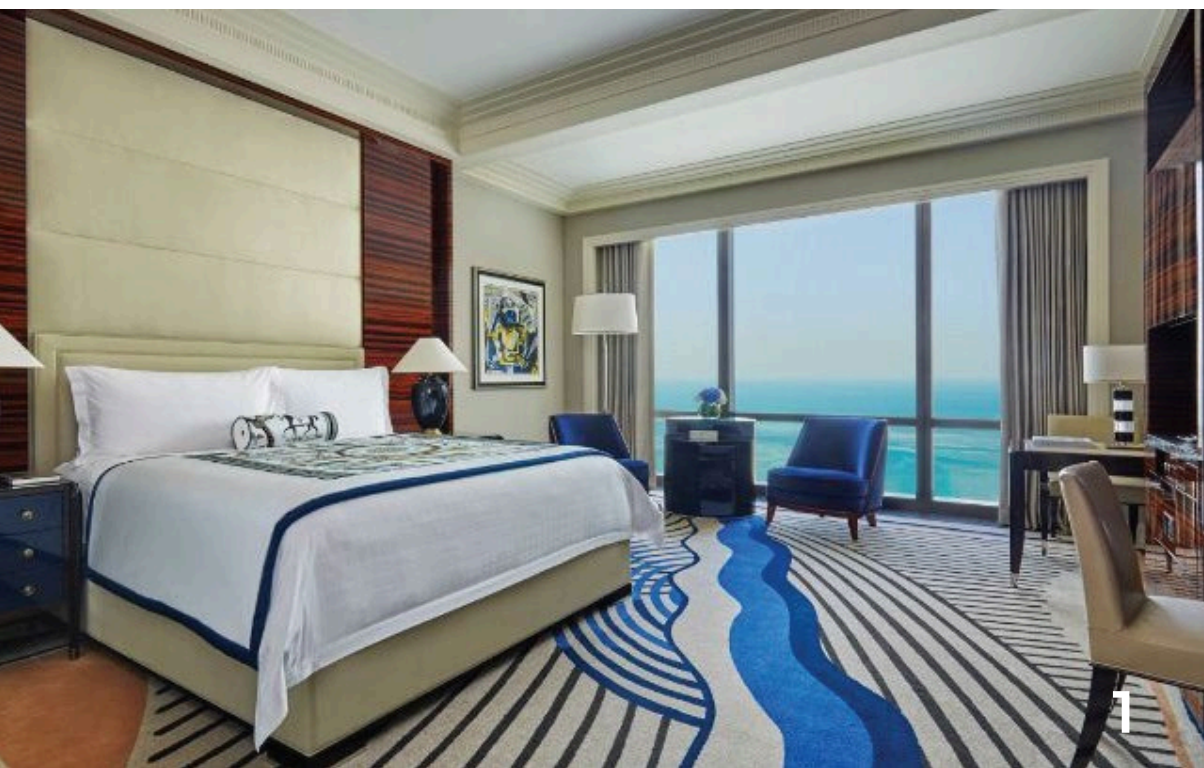

# HOTELS REFERENCES

1- Castello Guarene - Guarene, Italy  
**Table Lamp Colomba**

2- Hotel Four Season - Alexandria  
**Table Lamp Zarina**

3- Hotel Grand Hyatt - Dubai  
**Table Lamp Dafne**  
**Floor Lamp Dafne**

4- Royal Olympic Hotel - Athens  
**Table Lamp Dirce**  
**Table Lamp Ginestra**

5- Parco dei Principi - Rome  
**Floor Lamp Minerva**  
**Table Lamp Calliope**

1- Hotel Four Season - Manama  
***Table Lamp Segesta***

2- Hotel Sacher - Salzburg  
***Bedside Table Lamp Teti***  
***Table Lamp Angelo***

3- Hotel George V - Paris  
***Table Lamp Tamiri***

4- Hotel Four Season - Manama  
***Table Lamp Segesta***