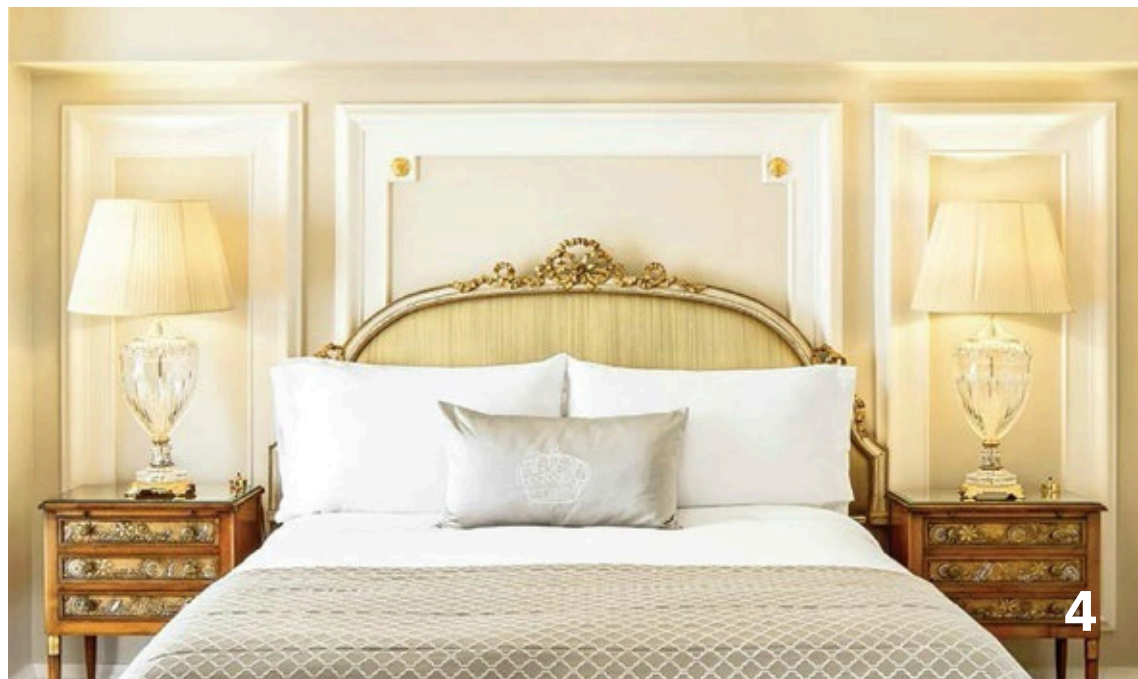

# HOTELS

1

2

3

4

- 1- Kempinski Hotel - Dubai  
**Table Lamp Prisma Custom**
- 2- Palazzo Parigi - Milano  
**Table Lamp Rochon**
- 3- Hotel Splendid Royal - Rome  
**Table Lamp Ulmus  
Applique Talitha**
- 4- Hotel Ritz Carlton - New York  
**Table Lamp Teti**

4- Cirigan Kempinski - Istanbul  
***Table Lamp Colonna Marble***

1

2

3

4

1- Hotel King George - Athens  
**Table Lamp Ulmus**

2- Hotel King George - Athens  
**Table Lamp Custom Crystal**

3- The Dorchester Hotel - London  
**Table Lamp Eraclea**  
**Table Lamp Diana**

4- Hotel King George - Athens  
**Table Lamp Custom Crystal**

1- Parco dei Principi Grand Hotel - Rome  
***Table Lamp Afrodite II***

2- Hotel Sacher- Wien  
***Table Lamp Tamiri***

3- Hotel Principe di Savoia - Milan  
***Table Lamp Semele***  
***Table Lamp Calliope Custom***  
***Floor Lamp Demetra***