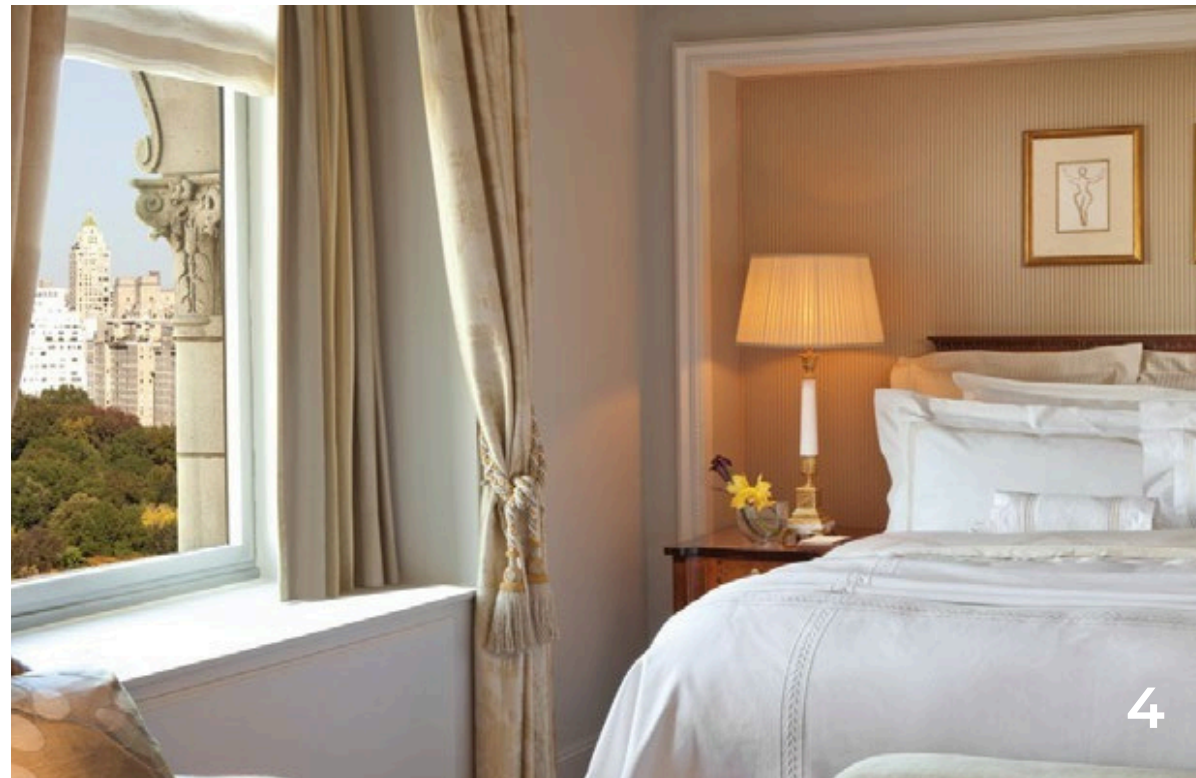

2- Hotel Sacher - Salzburg  
***Bedside Table Lamp Teti***  
***Table Lamp Angelo***

3- Hotel George V - Paris  
***Table Lamp Tamiri***

4- Hotel Four Season - Manama  
***Table Lamp Segesta***

# HOTELS

1

2

3

4

- 1- Kempinski Hotel - Dubai  
**Table Lamp Prisma Custom**
- 2- Palazzo Parigi - Milano  
**Table Lamp Rochon**
- 3- Hotel Splendid Royal - Rome  
**Table Lamp Ulmus  
Applique Talitha**
- 4- Hotel Ritz Carlton - New York  
**Table Lamp Teti**