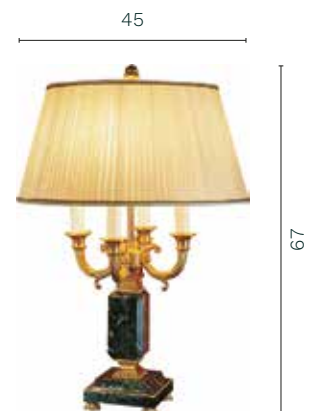

Antiope

Table lamp with 4 lights, made of bronze castings 24k ancient gold plated with marble base and column.

PIGNA
BOOK - ENDS

H. cm 10
Base cm 16x16

Book-ends couple in marble made of bronze castings 24k gold plated, malachite or lapis medallion.

Unit: cm

Finishes	Sizes	Net weight	Shade	Light source	Certification
Finishes and Fabrics of Heritage Collection, see pag. 276-279	H. cm 67 W. cm 45 Base cm 14x14	kg 7	Mod. 40	4xE14	CE