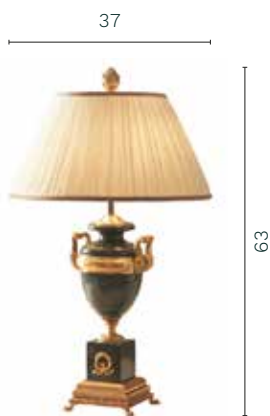

TABLE LAMPS · Marble and Porcelain

Unit: cm

Delo

Table lamp with marble body and made of bronze castings 24k gold plated decorations.

Finishes	Sizes	Net weight	Shade	Light source	Certification
Finishes and Fabrics of Heritage Collection, see pag. 276-279	H. cm 63 W. cm 37	kg 6	Mod. 500	2xE14	CE