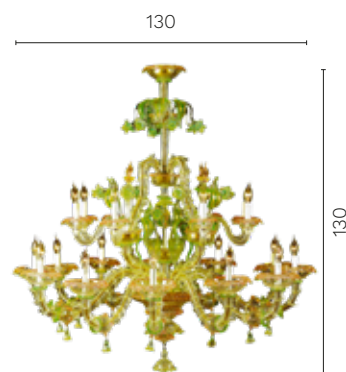

Draco

Artistic Chandelier in Murano glass, handmade using the millenary technique of Murano glass masters, made of brass structure 24k gold plated, 20 lights, enriched with gold and green flowers and pendants made exclusively by hand. Custom sizes and colors available upon request

Unit: cm

| Finishes | Sizes | Net weight | Light source | Certification |
|---|-----------------------|------------|--------------|---------------|
| Finishes and Fabrics of Heritage Collection, see pag. 276-279 | H. cm 130 W cm 130 | kg 77 | 20xE14 | CE |