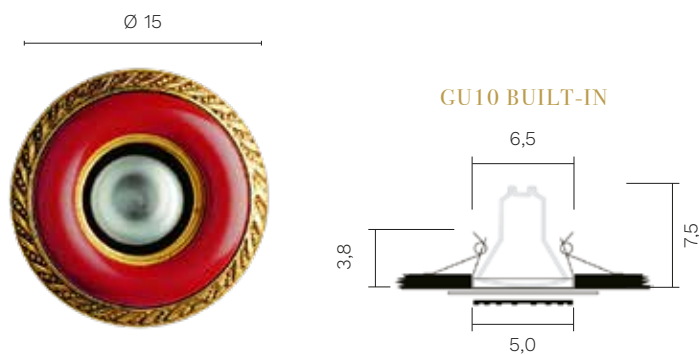

# FB 30

Built-in spotlight made of bronze castings 24k ancient gold plated decorations and lacquered brass insert.

Unit: cm

Finishes	Sizes	Net weight	Light source	Certification
Finishes and Fabrics of Heritage Collection, see pag. 276-279	Ø cm 15	kg 0,9	1xGU10	CE