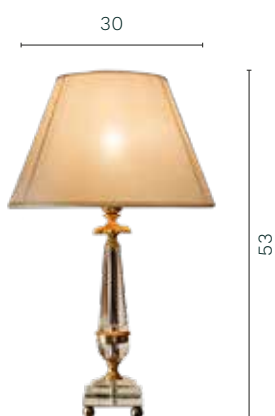

TABLE LAMPS · Crystal

Fiemme

Table lamp made of bronze castings parts 24k french gold plated. Clear crystal body.

Unit: cm

Finishes	Sizes	Net weight	Shade	Light source	Certification
Finishes and Fabrics of Heritage Collection, see pag. 276-279	H. cm 53 W. cm 30	kg 2,2	Mod. 100	1xE27	CE