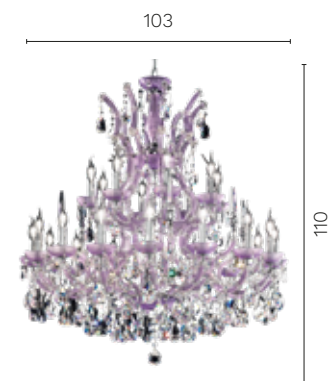

Oberon

LILAC

“Maria Teresa” Chandelier made of 24 lights, silver structure, satin lilac crystal dishes and column, clear Asfour crystal pendants. Custom sizes and Fantastic or Bohemia crystal pendants available upon request.

Unit: cm

Finishes	Sizes	Net weight	Light source	Certification
Finishes and Fabrics of Heritage Collection, see pag. 276-279	H. cm 110 W. cm 103	kg 45	24xE14	CE