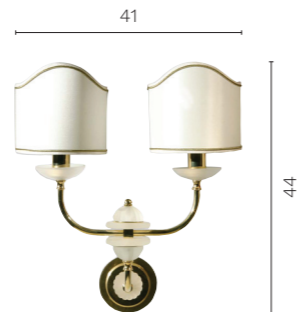

Opalina

1 or 2 brackets

Wall light made of bronze castings 24k gold plated and frosted crystal insert.

Back Plate:
Ø cm 8,5

Back Plate:
Ø cm 8,5

Unit: cm

Finishes	Sizes	Net weight	Shade	Light source	Certification
Finishes and Fabrics of Heritage Collection, see pag. 488-490	1 bracket: H. cm 40 - W. cm 22 Depth cm 18,5	kg 1,2	Mod. 70 Mod. 210	1xE14 1xE14	CE
	2 brackets: H. cm 44 - W. cm 41 Depth cm 13	kg 1,2	Mod. 50 Mod. 10	2xE14 2xE14	