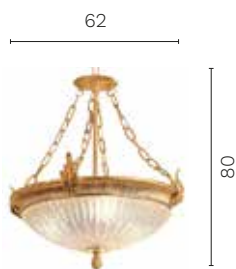

CEILING LIGHTS

Sibilla

Suspension light made of bronze lost-wax castings 24k french gold plated-Murano glass diffuser.

Unit: cm

Finishes	Sizes	Net weight	Light source	Certification
Finishes and Fabrics of Heritage Collection, see pag. 276-279	H. cm 80 W. cm 62	kg 7	3xE14	CE