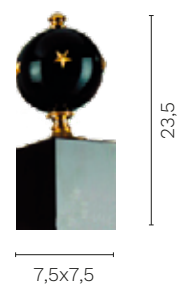

Sphera

BOOK-ENDS

Book ends couple with marble base, bronze casting 24k gold plated parts and stars, enamelled or plated bronze sphere.

Finishes

Finishes and Fabrics of Heritage Collection, see pag. 276-279

Sizes

H. cm 23,5
Base cm 7,5x7,5

Net weight

kg 2,5