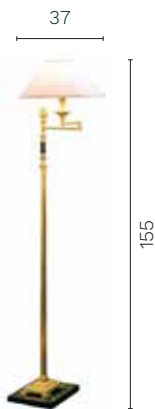

Vitis Variants

BLUE STONE

SNOW WHITE

GOLD MOTHER OF PEARL

TURTLE COLOR

FLOOR LAMPS · Bronze and Mosaic

Unit: cm

Vitis

TURTLE COLOR

Floor lamp made of bronze castings 24k ancient gold plated, mosaics of young pen shell, gold mother of pearl and red jasper, details in bronze castings and marble base.

Finishes	Sizes	Net weight	Shade	Light source	Certification
Finishes and Fabrics of Heritage Collection, see pag. 276-279	H. cm 155 W cm 37 Base cm 24x24	kg 10	Mod. 300	1xE27	CE