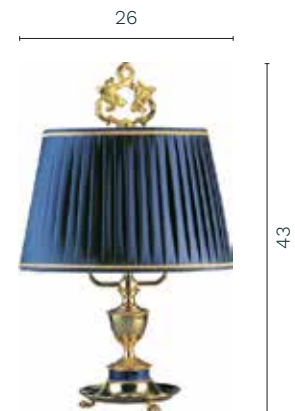

Altea

Table lamp made of bronze castings 24k ancient gold plated and enamelled ring insert.

Unit: cm

Finishes	Sizes	Net weight	Shade	Light source	Certification
Finishes and Fabrics of Heritage Collection, see pag. 276-279	H. cm 43 W. cm 26 Base Ø cm 12,5	kg 1	Mod. G2 oval Mod. G3	1xE14	CE