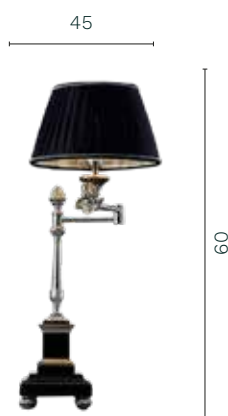

TABLE LAMPS · Bronze

Unit: cm

Angelo

Table lamp with turnable arm, made of bronze castings 24k gold plated, marble base, angel made of lost-wax bronze castings.

| Finishes | Sizes | Net weight | Shade | Light source | Certification |
|---|---------------------------------------|------------|----------|--------------|---------------|
| Finishes and Fabrics of Heritage Collection, see pag. 276-279 | H. cm 60 W. cm 45 Base cm 14x14 | kg 4,5 | Mod. 210 | 1xE14 | CE |