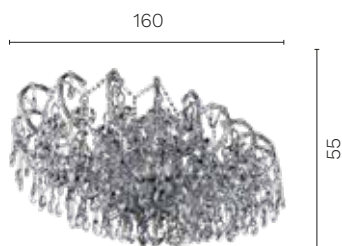

CEILING LIGHTS

Astra Oval II

Oval "Maria Teresa" style ceiling lamp with Asfour Crystal pendants; brass structure. Bohemia Crystal pendants available upon request.

Unit: cm

Finishes	Sizes	Net weight	Light source	Certification
Finishes and Fabrics of Heritage Collection, see pag. 276-279	H. 55cm W. 90cm L. 160cm	kg 60	38xE14	CE