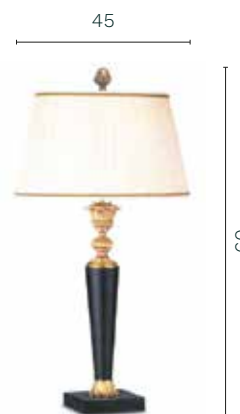

TABLE LAMPS · Bronze

Bacco

Table lamp made of bronze castings 24k ancient gold plated, black lacquered wood column and base.

Ø cm 7 - L. cm 18

NETTUNO

Curtains fastner made of bronze castings 24k gold plated.

Unit: cm

Finishes	Sizes	Net weight	Shade	Light source	Certification
Finishes and Fabrics of Heritage Collection, see pag. 276-279	H. cm 60 W. cm 45 Base cm 15x15	kg 3,5	Mod. 880	2xE27	CE