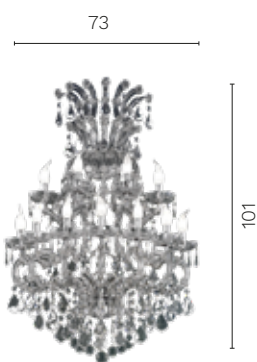

# Bellatrix

“Maria Teresa” wall light made of 11 lights, silver structure, crystal dishes, clear Asfour crystal pendants. Custom sizes and Fantastic or Bohemia crystal pendants available upon request.

Unit: cm

Finishes	Sizes	Net weight	Shade	Light source	Certification
Finishes and Fabrics of Heritage Collection, see pag. 276-279	H. cm 101 W. cm 73 Depth cm 47	kg 35	Mod. Y7	11xE14	CE