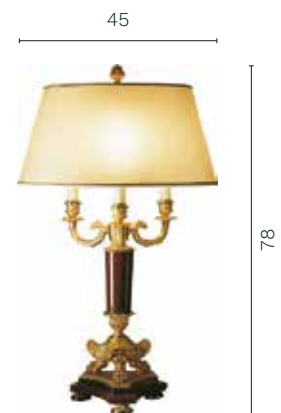

Dione

Table lamp made of bronze castings
24k ancient gold plated, marble base
and column with 3 lights.

Unit: cm

Finishes	Sizes	Net weight	Shade	Light source	Certification
Finishes and Fabrics of Heritage Collection, see pag. 276-279	H. cm 78 W. cm 45 Triangular base cm 20x20x20	kg 8	Mod. 40	3xE14	CE