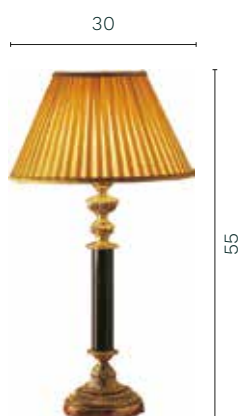

TABLE LAMPS · Marble and Porcelain

SPHERA
BOOK-ENDS

Sfera book-ends couple made of bronze castings 24K gold plated and marble.

Ebe

Table lamp made of bronze castings 24k ancient gold plated and marble column.

Unit: cm

Finishes	Sizes	Net weight	Shade	Light source	Certification
Finishes and Fabrics of Heritage Collection, see pag. 276-279	H. cm 55 W. cm 30 Base Ø cm 13	kg 2	Mod. 100	1xE27	CE