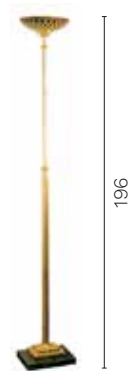

Eliantus

TURTLE COLOR

Floor lamp made of bronze castings 24k ancient gold plated, mosaics of young pen shell, gold mother of pearl and red jasper, marble base.

Unit: cm

Finishes	Sizes	Net weight	Light source	Certification
Finishes and Fabrics of Heritage Collection, see pag. 276-279	H. cm 196 Base cm 28x28	kg 12,8	1xR7S	CE