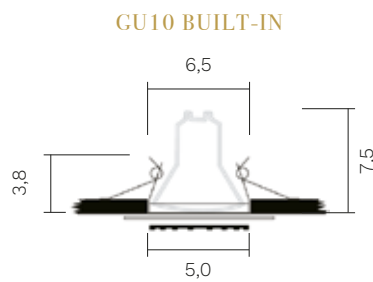

# FB 40

Built-in spotlight made of bronze castings structure palladium plated.

Unit: cm

Finishes	Sizes	Net weight	Light source	Certification
Finishes and Fabrics of Heritage Collection, see pag. 276-279	Ø cm 12,5	kg 0,7	1xGU10	CE