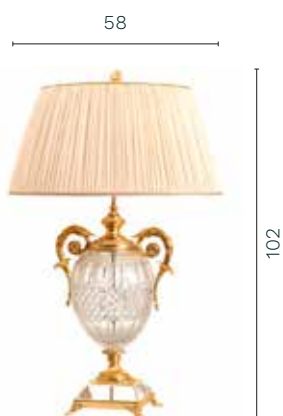

TABLE LAMPS · Crystal

Unit: cm

Iset

Table lamp made of bronze lost-wax castings 24k ancient gold plated, hand cut crystal.

Finishes	Sizes	Net weight	Shade	Light source	Certification
Finishes and Fabrics of Heritage Collection, see pag. 276-279	H. cm 102 W. cm 58	kg 8	Mod. 160	2xE27	CE