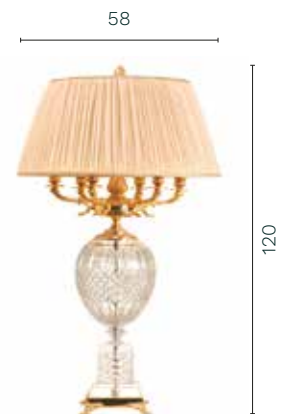

Murad

Table lamp made of bronze lost-wax castings 24k ancient gold plated, hand cut crystal.

Unit: cm

Finishes	Sizes	Net weight	Shade	Light source	Certification
Finishes and Fabrics of Heritage Collection, see pag. 276-279	H. cm 120 W. cm 58	kg 13	Mod. 160	6xE14	CE