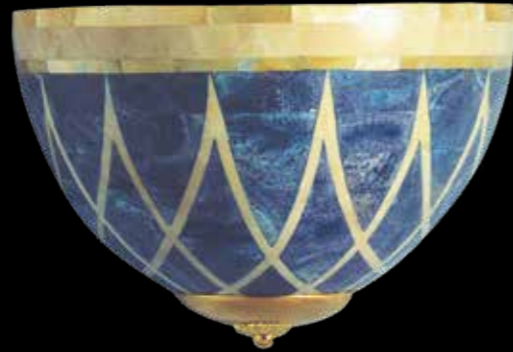

Trillum Variants

BLUE STONE

Blue stone background, beige fossil stone outline and gold mother of pearl inserts.

SNOW WHITE STONE

Snow white stone background, white mother of pearl inserts and gold mother of pearl outline.

Trillum

GOLD MOTHER OF PEARL

Wall light with mosaics of gold mother of pearl, black tab shell and jade; bronze castings 24k ancient gold details.

Unit: cm

Finishes	Sizes	Net weight	Light source	Certification
Finishes and Fabrics of Heritage Collection, see pag. 276-279	H. cm 14,5 W. cm 27	kg 1,2	1xR7s	CE