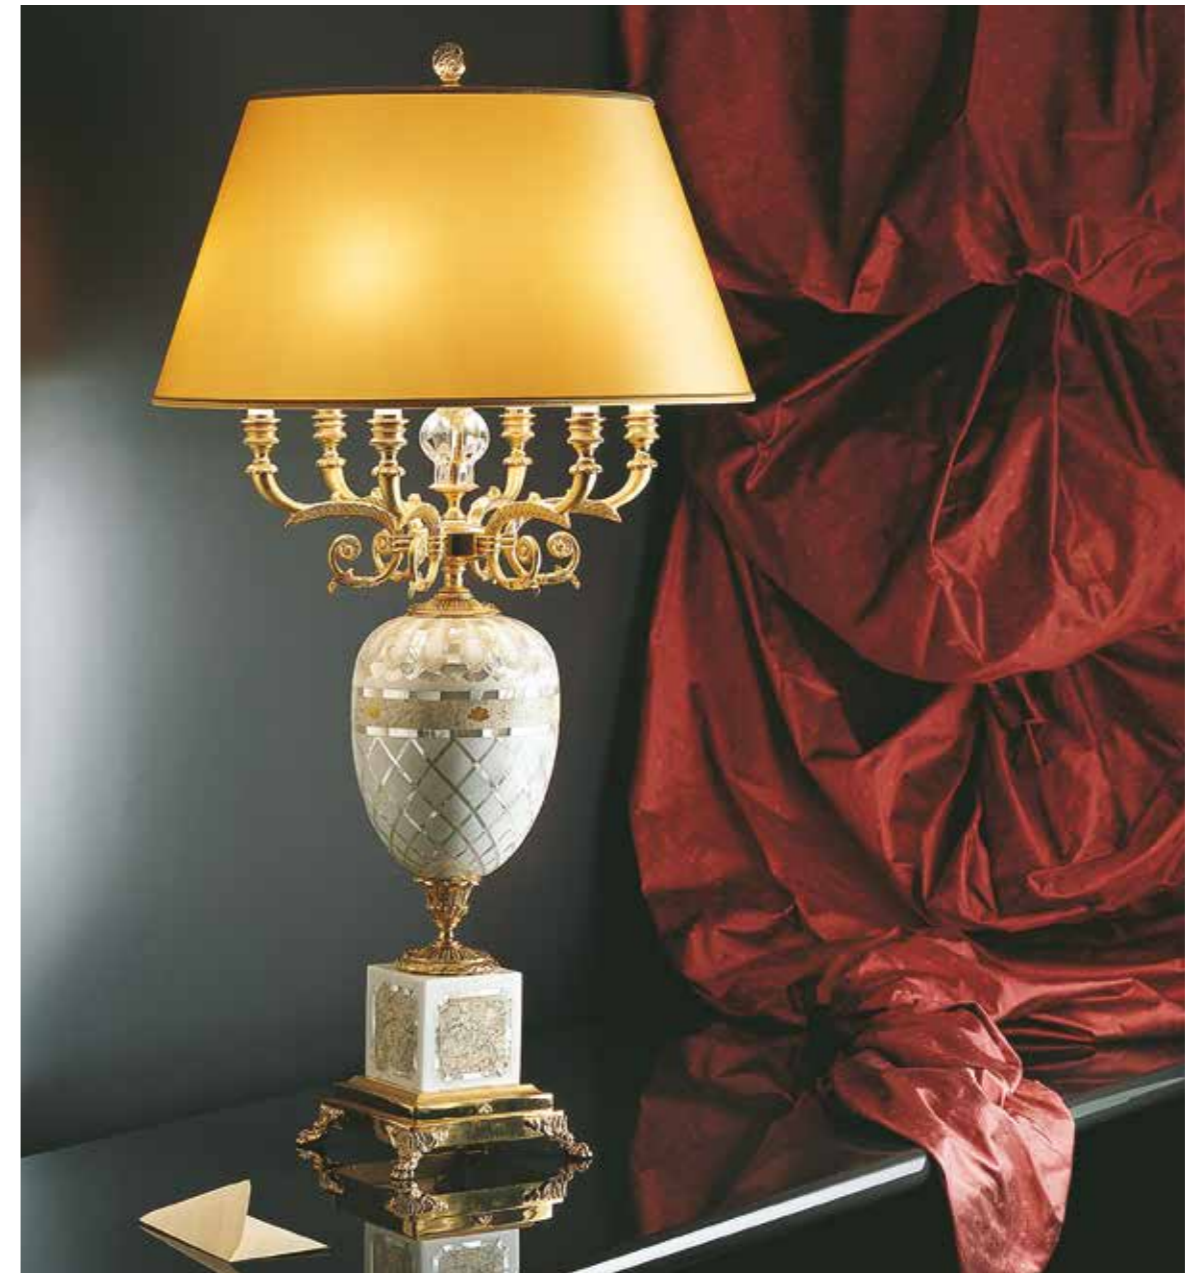

Ulmus Variants

Ulmus
GOLD MOTHER OF PEARL

Gold mother of pearl background, black pen shell and jade outline.

Ulmus
TURTLE COLOR SHELL

Turtle color shell background, gold mother of pearl and red diasper inserts.

Ulmus
GOLDEN STONE

Black pen shell background, turtle color shell and gold mother of pearl outline.

Ulmus
BLUE STONE

Blue stone background, fossil stone and gold mother of pearl outline.

Unit: cm

Finishes	Sizes	Net weight	Shade	Light source	Certification
Finishes and Fabrics of Heritage Collection, see pag. 276-279	H. cm 112 W. cm 58 Base cm 18x18	kg 16	Mod. 160	6xE14	CE

Ulmus

SNOW WHITE

Table lamp made of bronze castings 24k ancient gold plated, mosaics with snow white stone background, white mother of pearl outline and grey agate inserts.